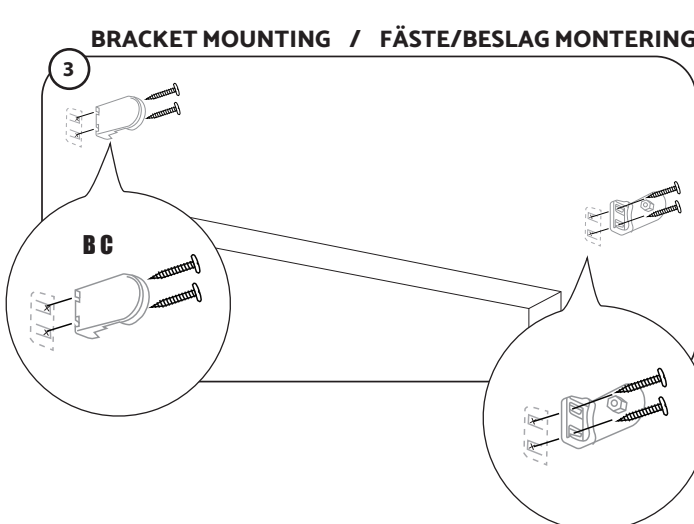

EXPRESS RULLEGARDIN MØRKLÆGNING MED METALKÆDE

 **expressgardiner**

GUARANTEE

This guarantee does not apply to products that have been stored or assembled incorrectly, used inappropriately, abused, misused, altered, or cleaned using incorrect cleaning methods or cleaning products. This guarantee does not cover normal wear and tear, cuts or scratches, or damage caused by impacts or accidents. This guarantee does not cover consequential or incidental damage suffered by any person.