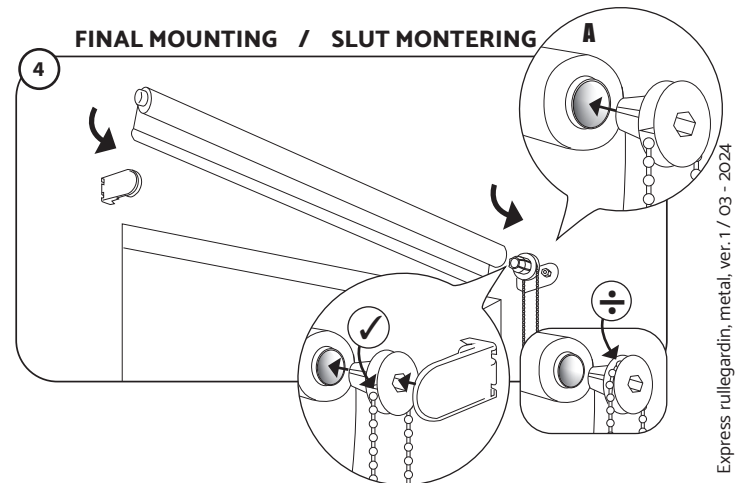

EXPRESS RULLEGARDIN MØRKLÆGNING MED METALKÆDE

 **expressgardiner**

GUARANTEE

This guarantee does not apply to products that have been stored or assembled incorrectly, used inappropriately, abused, misused, altered, or cleaned using incorrect cleaning methods or cleaning products. This guarantee does not cover normal wear and tear, cuts or scratches, or damage caused by impacts or accidents. This guarantee does not cover consequential or incidental damage suffered by any person.