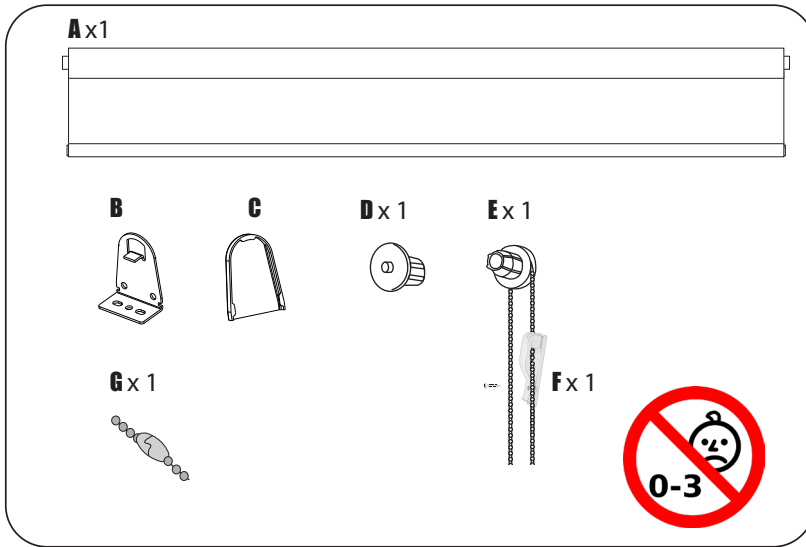

EXPRESS RULLEGARDIN MØRKLÆGNING MED METALKÆDE

 **expressgardiner**

GUARANTEE

This guarantee does not apply to products that have been stored or assembled incorrectly, used inappropriately, abused, misused, altered, or cleaned using incorrect cleaning methods or cleaning products. This guarantee does not cover normal wear and tear, cuts or scratches, or damage caused by impacts or accidents. This guarantee does not cover consequential or incidental damage suffered by any person.