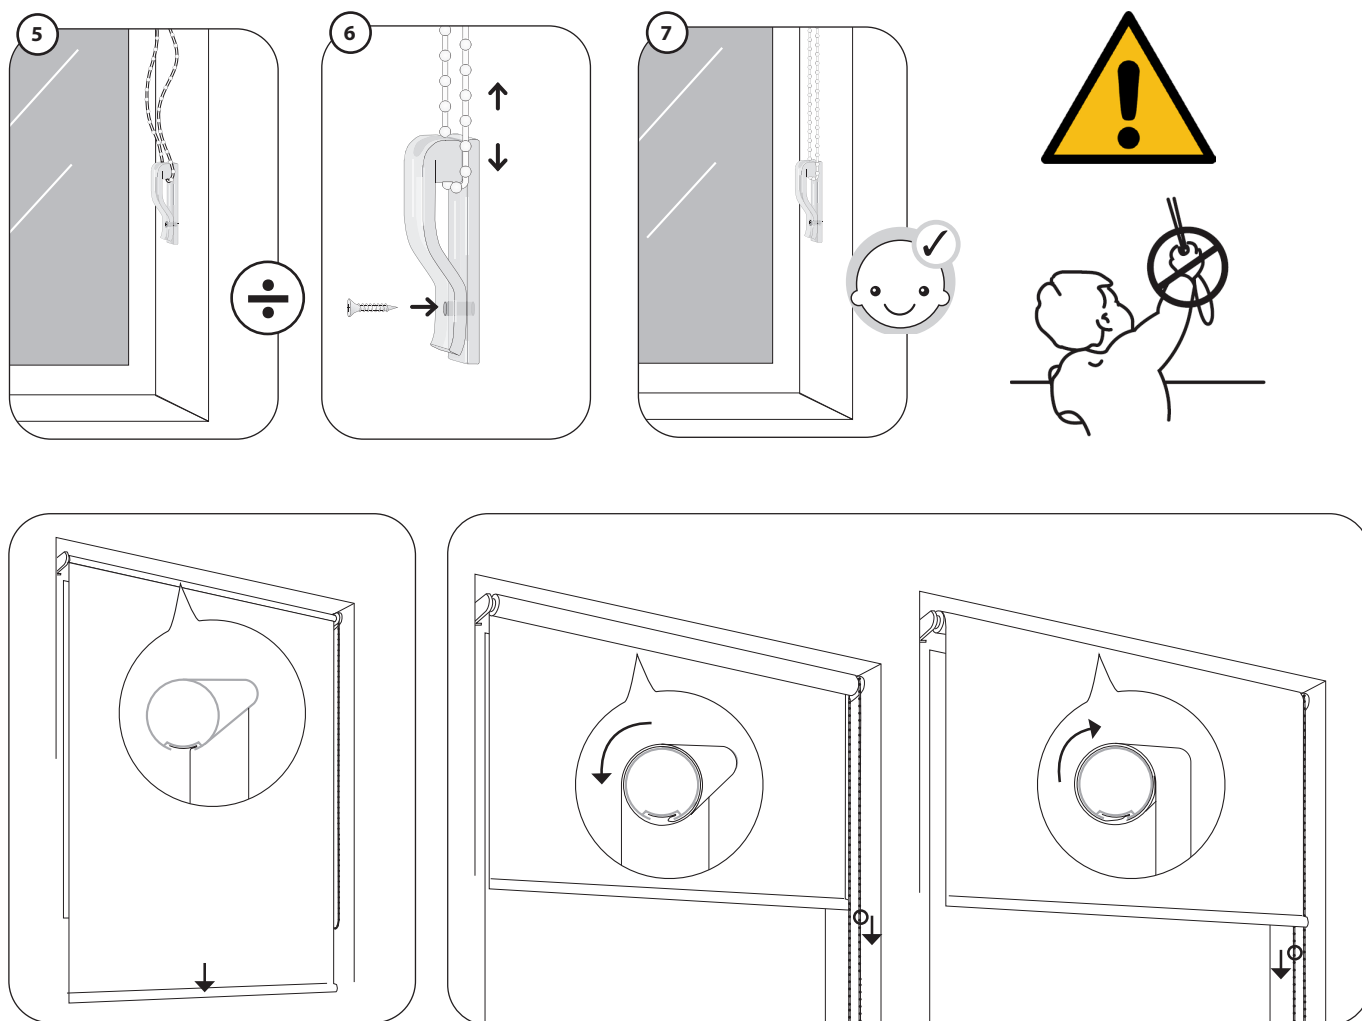

EXPRESS RULLEGARDIN MØRKLÆGNING MED METALKÆDE

 **expressgardiner**

GUARANTEE

This guarantee does not apply to products that have been stored or assembled incorrectly, used inappropriately, abused, misused, altered, or cleaned using incorrect cleaning methods or cleaning products. This guarantee does not cover normal wear and tear, cuts or scratches, or damage caused by impacts or accidents. This guarantee does not cover consequential or incidental damage suffered by any person.